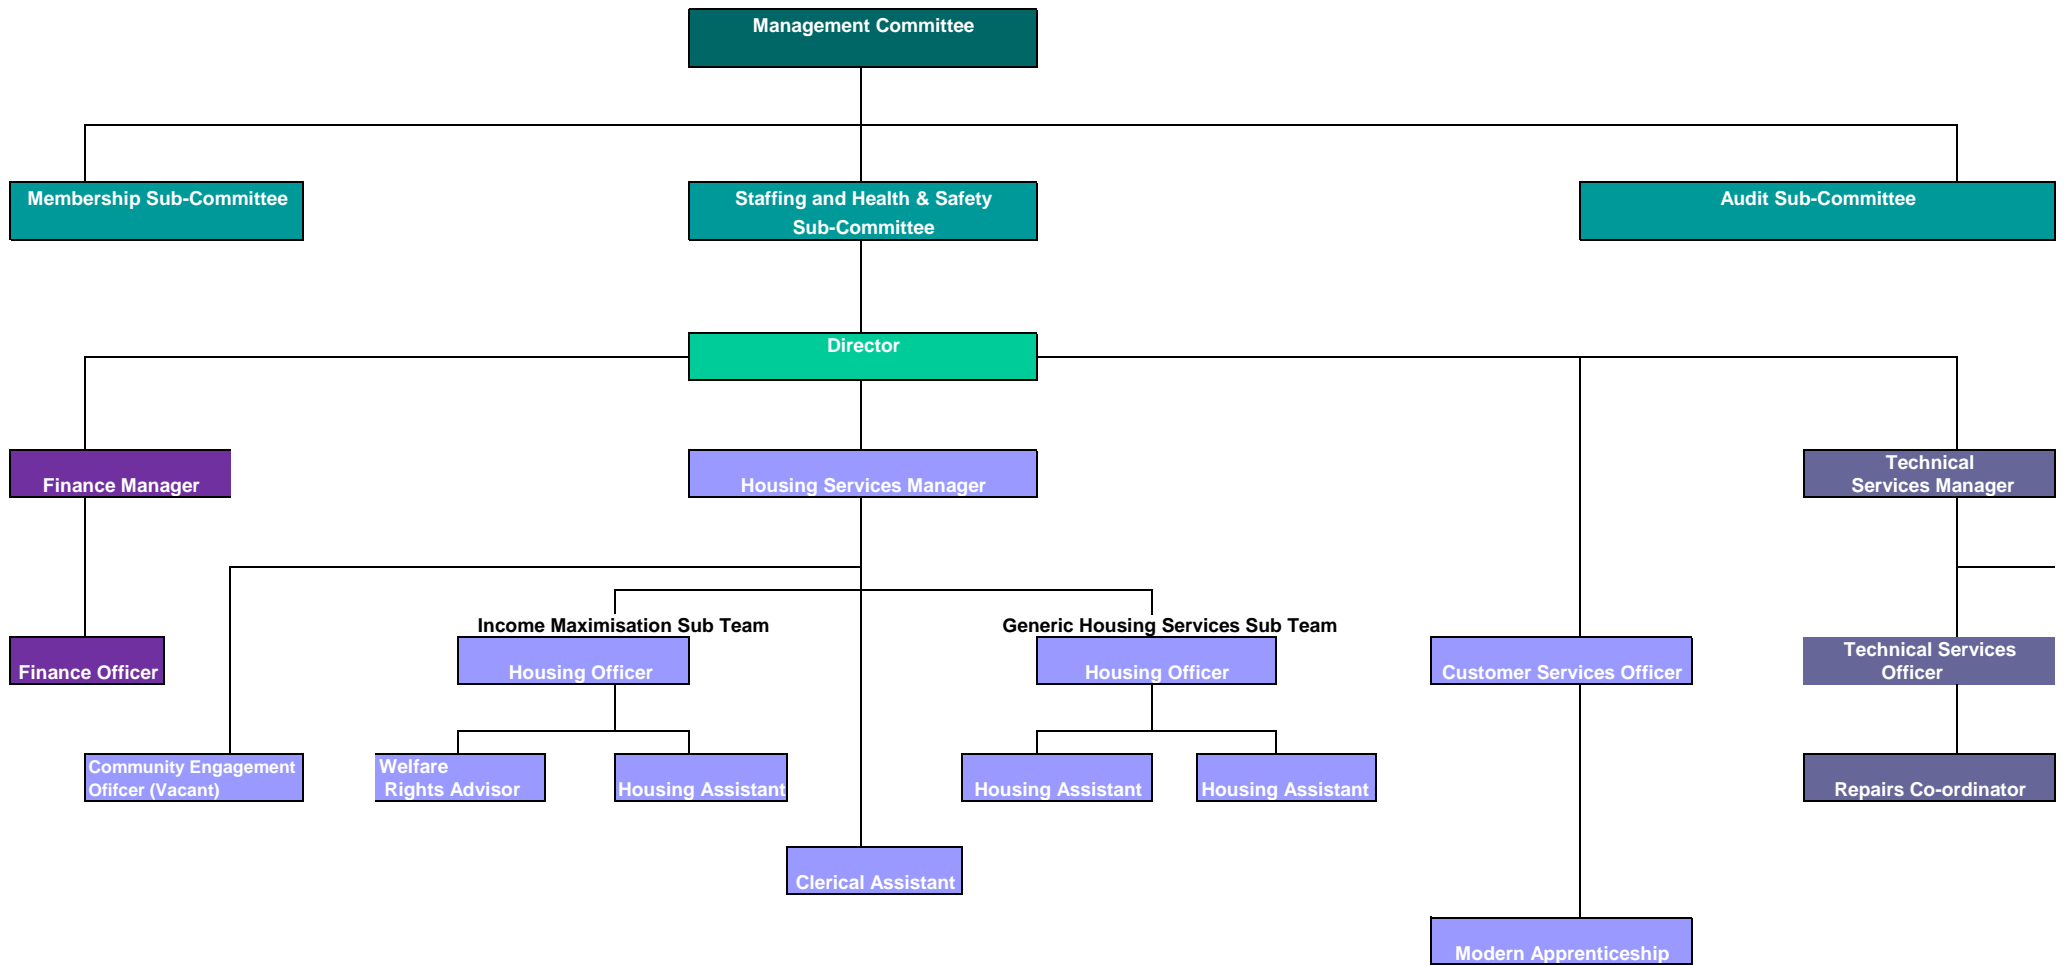

Rosehill Housing Co-operative Limited
Governance and Organisational Structure 2019/20

Modern Apprenticeship